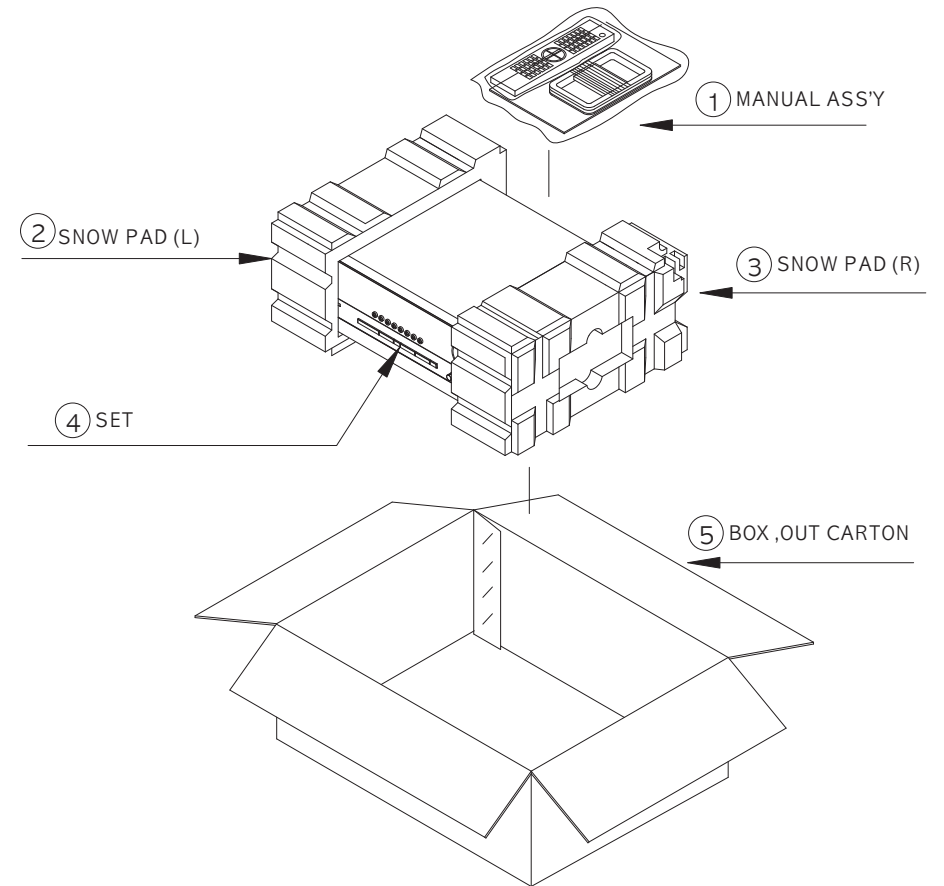

1. Instruction manual ass'y - Accessories

| NO | DESCRIPTION | PARTS NO. | Q.ty |
|----|---------------------------|-----------|------|
| 1 | POLY BAG | | 1 |
| 2 | CARD WARRANTY | CQE1A172X | 1 |
| 3 | AM LOOP ANTENNA ASS'Y | CSA3A012Z | 1 |
| 4 | BATTERY | | 3 |
| 5 | INSTRUCTION MANUAL | CQX1A949Z | 1 |
| 6 | FM 1 POL ANT(UL) | CSA1A019Z | 1 |
| 7 | REMOCON TRANSMITTER ASS'Y | RB30B00 | 1 |
| 8 | SHEET GUIDE | CQE1A227Z | 1 |
| 9 | STAPLE | | 3 |

2. Package Drawing

| NO | DESCRIPTION | PARTS NO. | Q.ty |
|----|----------------|-----------|------|
| 1 | MANUAL ASSY | | 1 |
| 2 | SNOW,PAD(L) | CPS4A564 | 1 |
| 3 | SNOW,PAD(R) | CPS4A565 | 1 |
| 4 | SET | AVR 135 | 1 |
| 5 | BOX,OUT CARTON | CPG1A775Z | 1 |